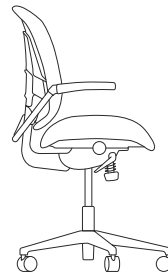

SAVO MAXIKON