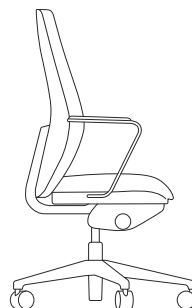

SAVO EOS

SAVO JOI
with foot plate

SAVO JOI
with swivel base

SAVO STUDIO

SAVO 360  red dot winner 2022
office design

SAVO INVITE

SAVO SOUL CONFERENCE

Savo Soul

DESIGN:

- Upholstered back in three versions; 40, 50 and 60 and mesh back
- Mesh fabrics standard: Runner, String, Vivid
- Upholstered seat in three versions, small, medium and soft
- Seat height 400-520 mm as standard (soft seat + 20mm)
- Black swivel base, gas lift and backrest as standard, unbraked wheels for hard floors as standard
- Stepless adjustment of seat height. Gradual adjustment of back height and seat depth
- Angled seat
- Flexi back
- Automatic control of the swing resistance that can be easily fine-tuned
- Lockable back angle in several positions.
- Additionally tested and approved for harder use (ex 24/7) according to ISO 7173: 1989 chapters 7.1 - 7.6 and 7.11 - 7.13. Test level 5)
- Certified by Möbelfakta