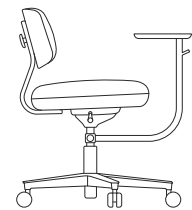

SAVO EOS

SAVO JOI
with foot plate

SAVO JOI
with swivel base

SAVO STUDIO

SAVO 360  red dot winner 2022
office design

SAVO INVITE

SAVO SOUL CONFERENCE

Savo Soul

DESIGN:

- Upholstered back in three versions; 40, 50 and 60 and mesh back
- Mesh fabrics standard: Runner, String, Vivid
- Upholstered seat in three versions, small, medium and soft
- Seat height 400-520 mm as standard (soft seat + 20mm)
- Black swivel base, gas lift and backrest as standard, unbraked wheels for hard floors as standard
- Stepless adjustment of seat height. Gradual adjustment of back height and seat depth
- Angled seat
- Flexi back
- Automatic control of the swing resistance that can be easily fine-tuned
- Lockable back angle in several positions.
- Additionally tested and approved for harder use (ex 24/7) according to ISO 7173: 1989 chapters 7.1 - 7.6 and 7.11 - 7.13. Test level 5)
- Certified by Möbelfakta