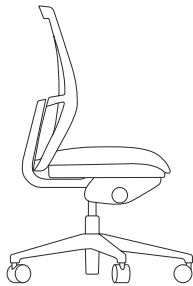

Savo Express

Delivery in 5 working days (+time for logistics)

Savo Soul

DESIGN:

- Fabric: Black Select (60999)
- Mesh: Black Runner 1573 and String 1580 (60999)
- Swivel base, gas lift, backrest cover: Black is standard, polished and grey as variants.

Savo 360

DESIGN:

- Normal seat height 420-540 mm
- High seat height, 580 - 790 mm
- Upholstered seat, fully upholstered backrest
- Fabric: Rondo, beige (61201)
- J-bar in light ash, oak or black-stained ash