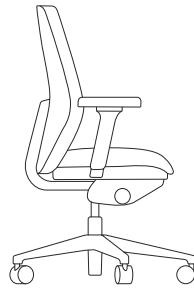

SAVO SOUL WHITE