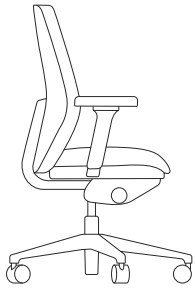

Our chairs

SAVO SOUL