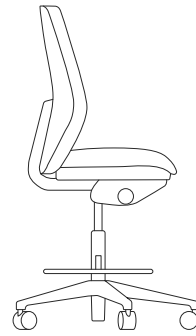

reddot winner 2022
office design

Model	Description	Art.no	Price
Savo 360	Normal height	SAV360B20	5 345
	High, including foot support	SAV360HB20	6 146

Savo Joi with foot plate

DESIGN:

- Adjustable seat height 580-790 mm Savo Joi (standard)
- Fabric: Black Fame 1161 (60999)
- Flat metal base: black (52)

Model	Description	Art.no	Price
Savo Joi	Black	SAV04	3 593

Our chairs

SAVO SOUL

SAVO SOUL WHITE

SAVO SOUL HIGH

SAVO XO

SAVO S3

SAVO MAXIKON

DESIGN:

- Upholstered back in three versions; 40, 50 and 60 and mesh back
- Mesh fabrics standard: Runner, String, Vivid
- Upholstered seat in three versions, small, medium and soft
- Seat height 400-520 mm as standard (soft seat + 20mm)
- Black swivel base, gas lift and backrest as standard, unbraked wheels for hard floors as standard
- Stepless adjustment of seat height. Gradual adjustment of back height and seat depth
- Angled seat
- Flexi back
- Automatic control of the swing resistance that can be easily fine-tuned
- Lockable back angle in several positions.
- Additionally tested and approved for harder use (ex 24/7) according to ISO 7173: 1989 chapters 7.1 - 7.6 and 7.11 - 7.13. Test level 5)
- Certified by Möbelfakta