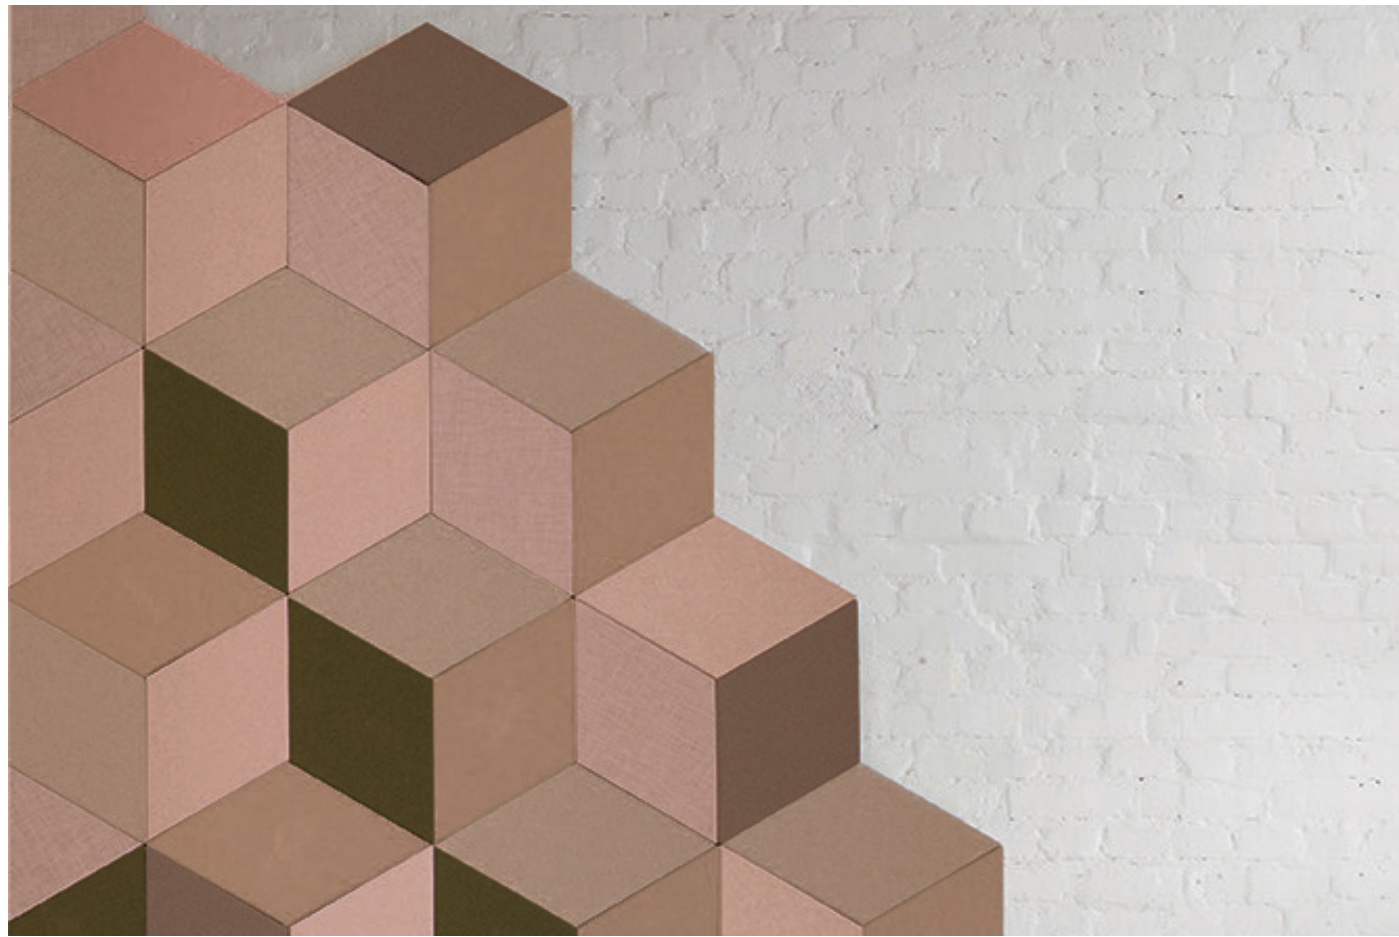

zielenzi0

Product sheet

Fazett

FAZETT

Wall absorbent

Sizes

700 x 400 mm
(27.6" x 15.7")
61-0704

700 x 200 mm
(27.6" x 7.9")
61-0702