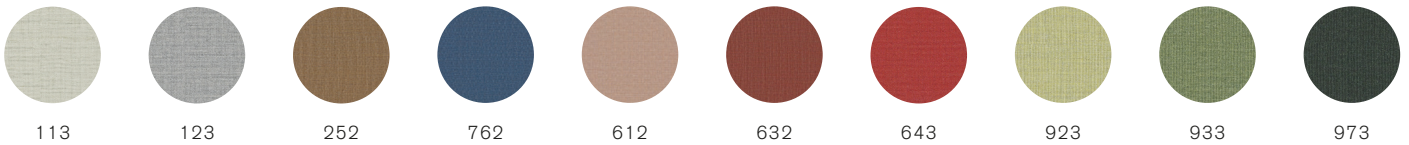

Color deviation can occur when viewing PDF and print. To see exact fabric colors, please order a sample from us.

SAWANA DAVIS FABRICS

PRICE GROUP 1

CARLOW CAMIRA FABRICS

PRICE GROUP 1

BLAZER LITE CAMIRA FABRICS

PRICE GROUP 2

REMIX KVADRAT

PRICE GROUP 3

SYNERGY CAMIRA FABRICS

PRICE GROUP 3

MELANGE NAP KVADRAT

PRICE GROUP 4

zilenzio