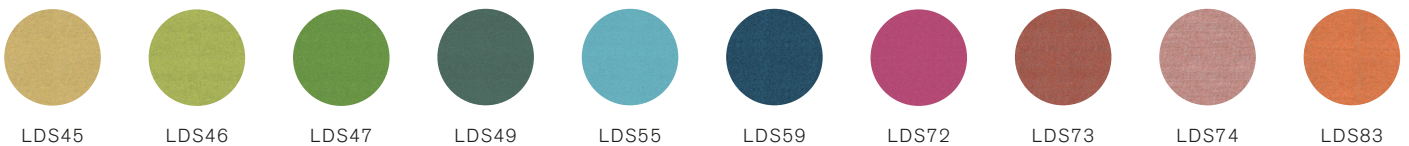

Color deviation can occur when viewing PDF and print. To see exact fabric colors, please order a sample from us.

SAWANA DAVIS FABRICS

PRICE GROUP 1

CARLOW CAMIRA FABRICS

PRICE GROUP 1

BLAZER LITE CAMIRA FABRICS

PRICE GROUP 2

REMIX KVADRAT

PRICE GROUP 3

SYNERGY CAMIRA FABRICS

PRICE GROUP 3

MELANGE NAP KVADRAT

PRICE GROUP 4

zilenzio