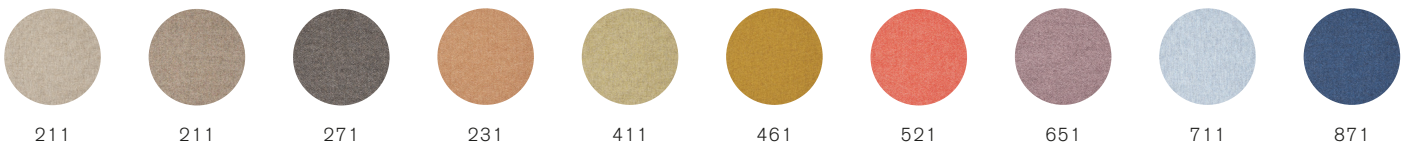

Color deviation can occur when viewing PDF and print. To see exact fabric colors, please order a sample from us.

SAWANA DAVIS FABRICS

PRICE GROUP 1

CARLOW CAMIRA FABRICS

PRICE GROUP 1

BLAZER LITE CAMIRA FABRICS

PRICE GROUP 2

REMIX KVADRAT

PRICE GROUP 3

SYNERGY CAMIRA FABRICS

PRICE GROUP 3

MELANGE NAP KVADRAT

PRICE GROUP 4

zilenzio