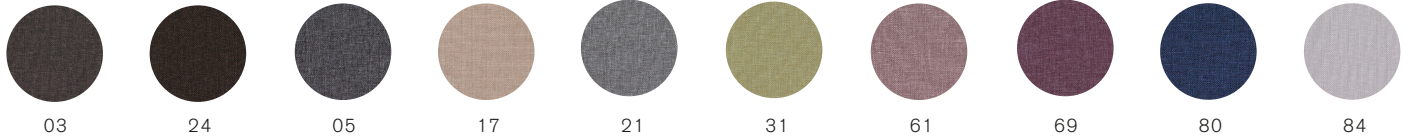

Color deviation can occur when viewing PDF and print. To see exact fabric colors, please order a sample from us.

SAWANA DAVIS FABRICS

PRICE GROUP 1

CARLOW CAMIRA FABRICS

PRICE GROUP 1

BLAZER LITE CAMIRA FABRICS