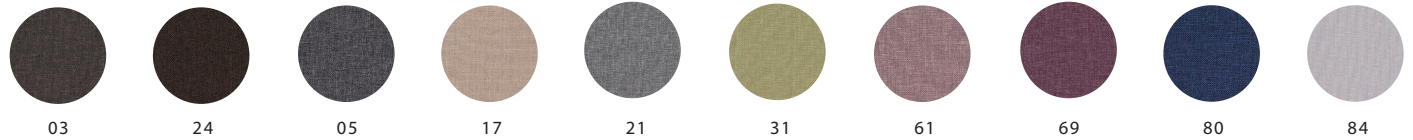

STANDARD FABRICS

We have a selection of standard fabrics with different characters.

Sawana	Davis Fabrics	Price group 1
Cara Carlow	Camira Fabrics	Price group 1
Event Screen +	Gabriel	Price group 1
Blazer Lite	Camira Fabrics	Price group 2
Floyd Screen	Kvadrat	Price group 2
Remix	Kvadrat	Price group 3
Blazer, Synergy	Camira Fabrics	Price group 3
Fiord, Melange Nap	Kvadrat	Price group 4

Request a quotation for other fabrics.

CARE INSTRUCTIONS

In order to preserve the color and appearance of the fabric, the fabric should be regularly vacuumed with a soft nozzle.

Stain Removal for Polyester:
- Moisten the stain sparingly with a white clean cotton cloth, lukewarm water and possibly some pH neutral detergent.

Stain Removal for Wool:
- Dot or gently wipe with a damp cloth.

NOTE! The following fabric colors are only a selection. For more colors see zilenzio.se
Color deviation can occur when viewing PDF and print. To see exact fabric colors, please order a sample from us.

SAWANA DAVIS FABRICS

PRICE GROUP 1