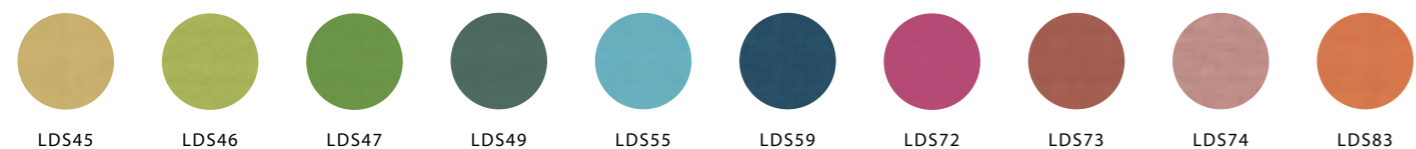

PRICE GROUP 3

MELANGE NAP KVADRAT