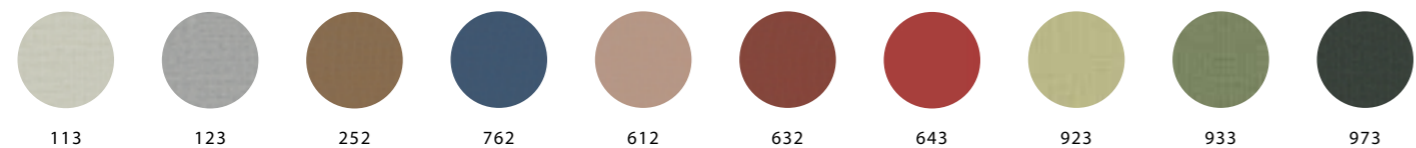

Stain Removal for Wool:
- Dot or gently wipe with a damp cloth.

NOTE! The following fabric colors are only a selection. For more colors see zilenzio.se
Color deviation can occur when viewing PDF and print. To see exact fabric colors, please order a sample from us.

SAWANA DAVIS FABRICS

PRICE GROUP 1

CARLOW CAMIRA FABRICS

PRICE GROUP 1

BLAZER LITE CAMIRA FABRICS

PRICE GROUP 2

REMIX KVADRAT

PRICE GROUP 3